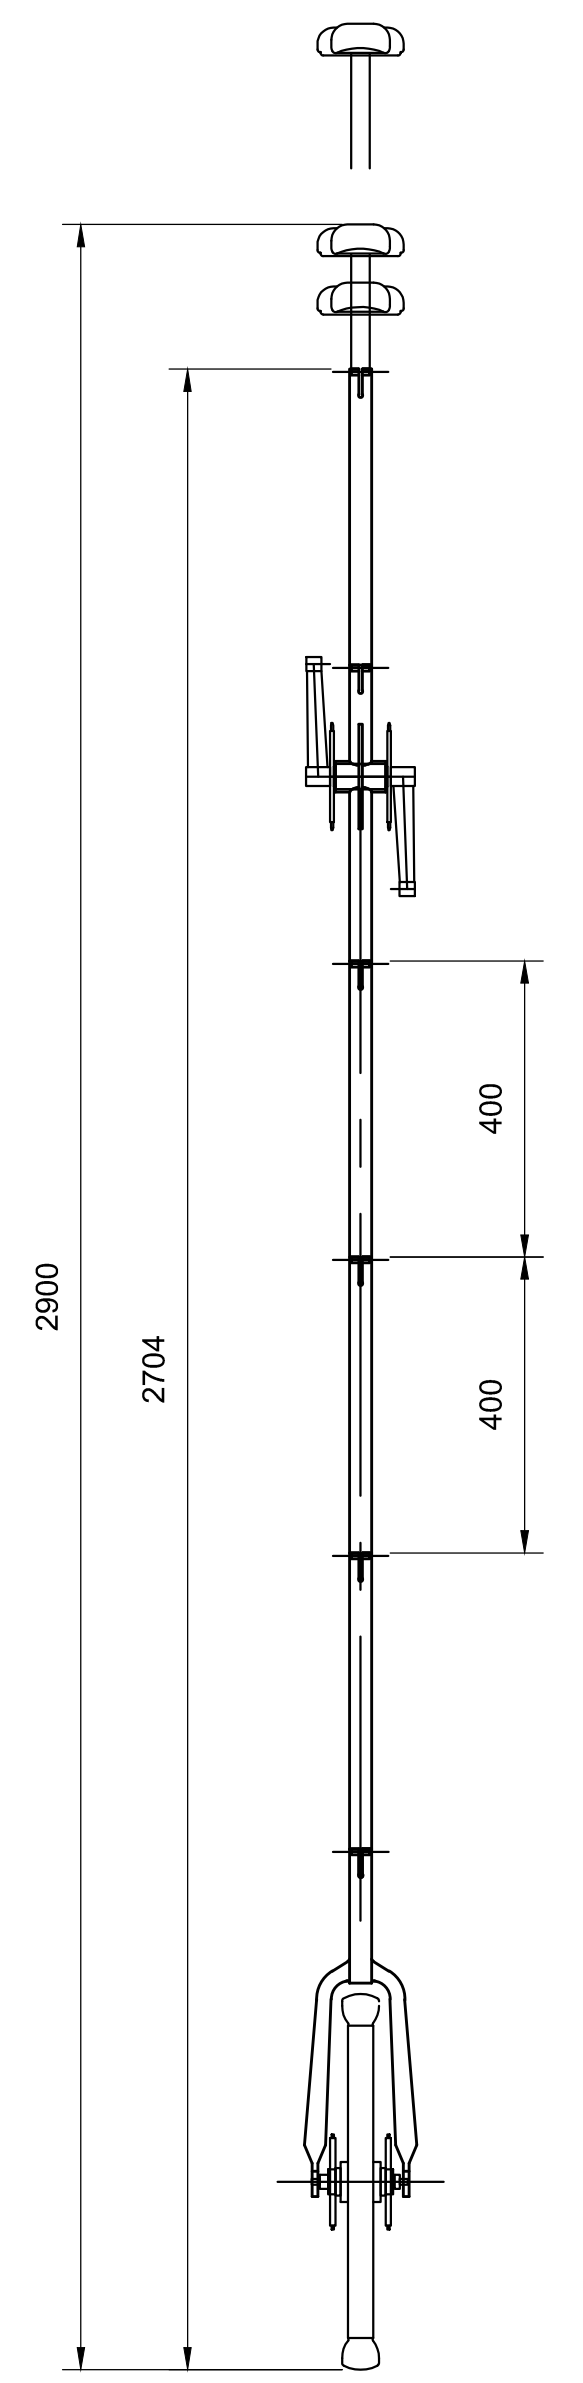

Nimbus Performer Giraffe
 Mode: 5 Foot
 Sections: 0
 Chain length: 70 links

Nimbus Performer Giraffe
 Mode: 7 Foot
 Sections: 1
 Chain length: 101 links

Nimbus Performer Giraffe
 Mode: 7.5 Foot
 Sections: 1.5
 Chain length: 118 links

Nimbus Performer Giraffe
 Mode: 8 Foot
 Sections: 2
 Chain length: 133 links

Nimbus Performer Giraffe
 Mode: 9 Foot
 Sections: 2.5
 Chain length: 149 links

Nimbus Performer Giraffe
 Mode: 9.5 Foot
 Sections: 3
 Chain length: 165 links

Extra Sections and Chain required