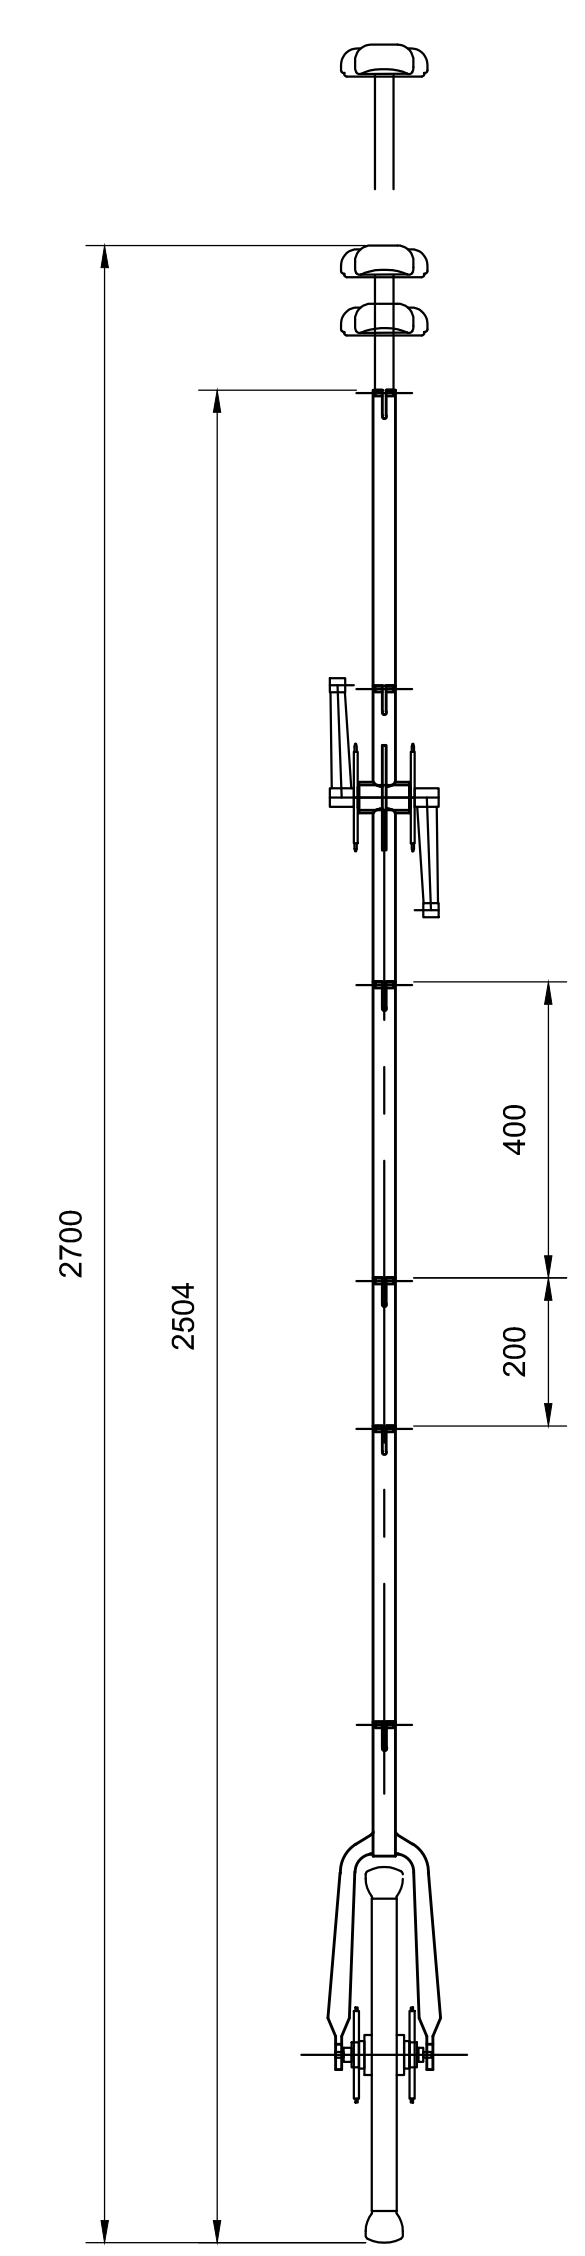

Nimbus Performer Giraffe
 Mode: 5 Foot
 Sections: 0
 Chain length: 70 links

Nimbus Performer Giraffe
 Mode: 7 Foot
 Sections: 1
 Chain length: 101 links

Nimbus Performer Giraffe
 Mode: 7.5 Foot
 Sections: 1.5
 Chain length: 118 links

Nimbus Performer Giraffe
 Mode: 8 Foot
 Sections: 2
 Chain length: 133 links

Nimbus Performer Giraffe
 Mode: 9 Foot
 Sections: 2.5
 Chain length: 149 links

Nimbus Performer Giraffe
 Mode: 9.5 Foot
 Sections: 3
 Chain length: 165 links

Extra Sections and Chain required