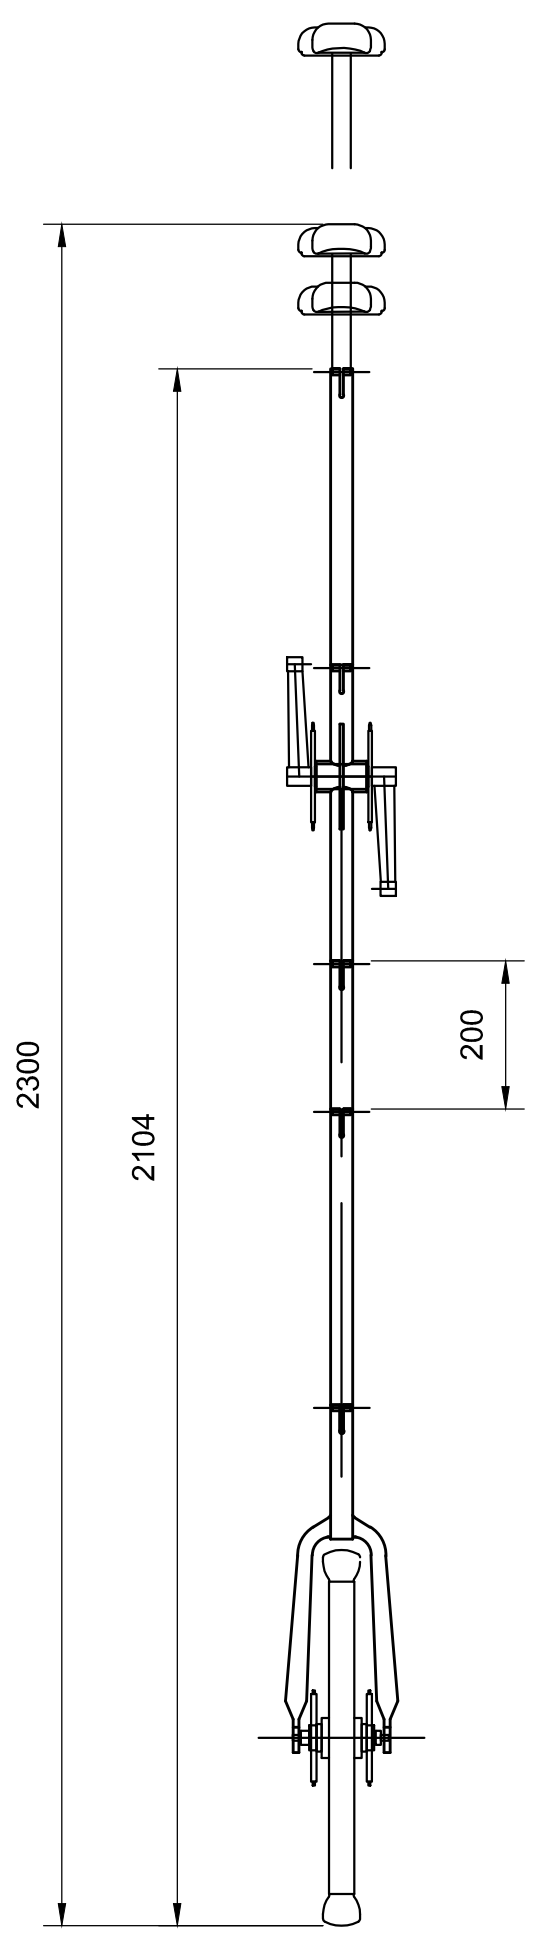

Nimbus Performer Giraffe
 Mode: 5 Foot
 Sections: 0
 Chain length: 70 links

Nimbus Performer Giraffe
 Mode: 7 Foot
 Sections: 1
 Chain length: 101 links

Nimbus Performer Giraffe
 Mode: 7.5 Foot
 Sections: 1.5
 Chain length: 118 links

Nimbus Performer Giraffe
 Mode: 8 Foot
 Sections: 2
 Chain length: 133 links

Nimbus Performer Giraffe
 Mode: 9 Foot
 Sections: 2.5
 Chain length: 149 links

Nimbus Performer Giraffe
 Mode: 9.5 Foot
 Sections: 3
 Chain length: 165 links

Extra Sections and Chain required