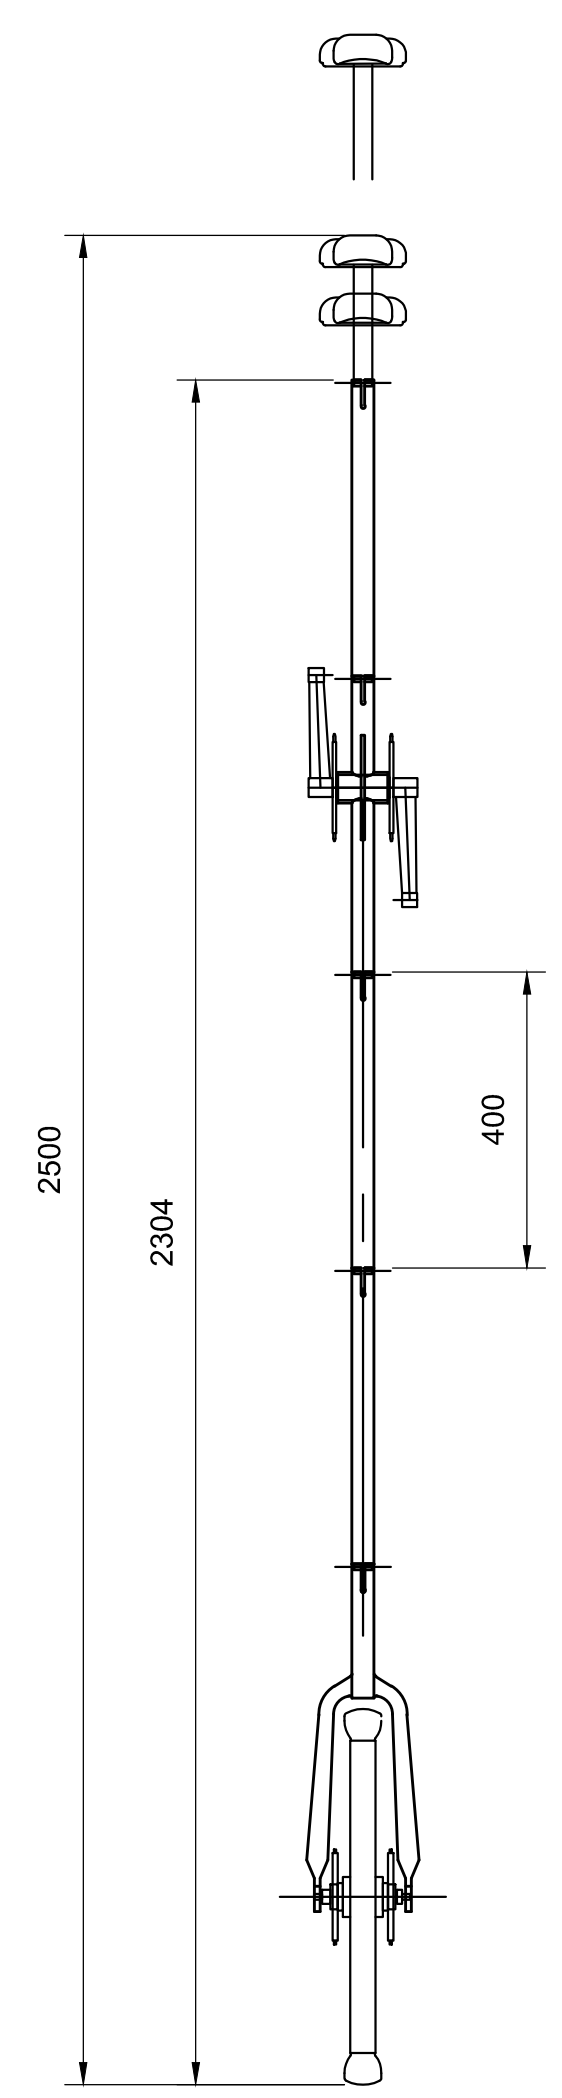

Nimbus Performer Giraffe
 Mode: 5 Foot
 Sections: 0
 Chain length: 70 links

Nimbus Performer Giraffe
 Mode: 7 Foot
 Sections: 1
 Chain length: 101 links

Nimbus Performer Giraffe
 Mode: 7.5 Foot
 Sections: 1.5
 Chain length: 118 links

Nimbus Performer Giraffe
 Mode: 8 Foot
 Sections: 2
 Chain length: 133 links

Nimbus Performer Giraffe
 Mode: 9 Foot
 Sections: 2.5
 Chain length: 149 links

Nimbus Performer Giraffe
 Mode: 9.5 Foot
 Sections: 3
 Chain length: 165 links

Extra Sections and Chain required