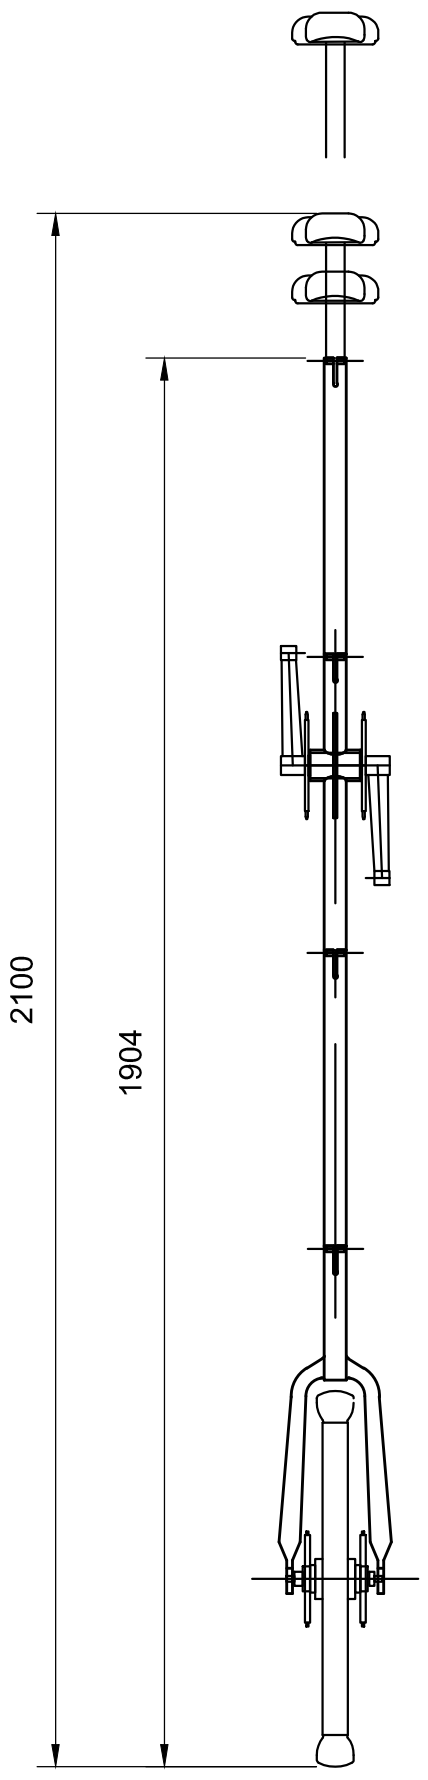

Nimbus Performer Giraffe
 Mode: 5 Foot
 Sections: 0
 Chain length: 70 links

Nimbus Performer Giraffe
 Mode: 7 Foot
 Sections: 1
 Chain length: 101 links

Nimbus Performer Giraffe
 Mode: 7.5 Foot
 Sections: 1.5
 Chain length: 118 links

Nimbus Performer Giraffe
 Mode: 8 Foot
 Sections: 2
 Chain length: 133 links

Nimbus Performer Giraffe
 Mode: 9 Foot
 Sections: 2.5
 Chain length: 149 links

Nimbus Performer Giraffe
 Mode: 9.5 Foot
 Sections: 3
 Chain length: 165 links

Extra Sections and Chain required